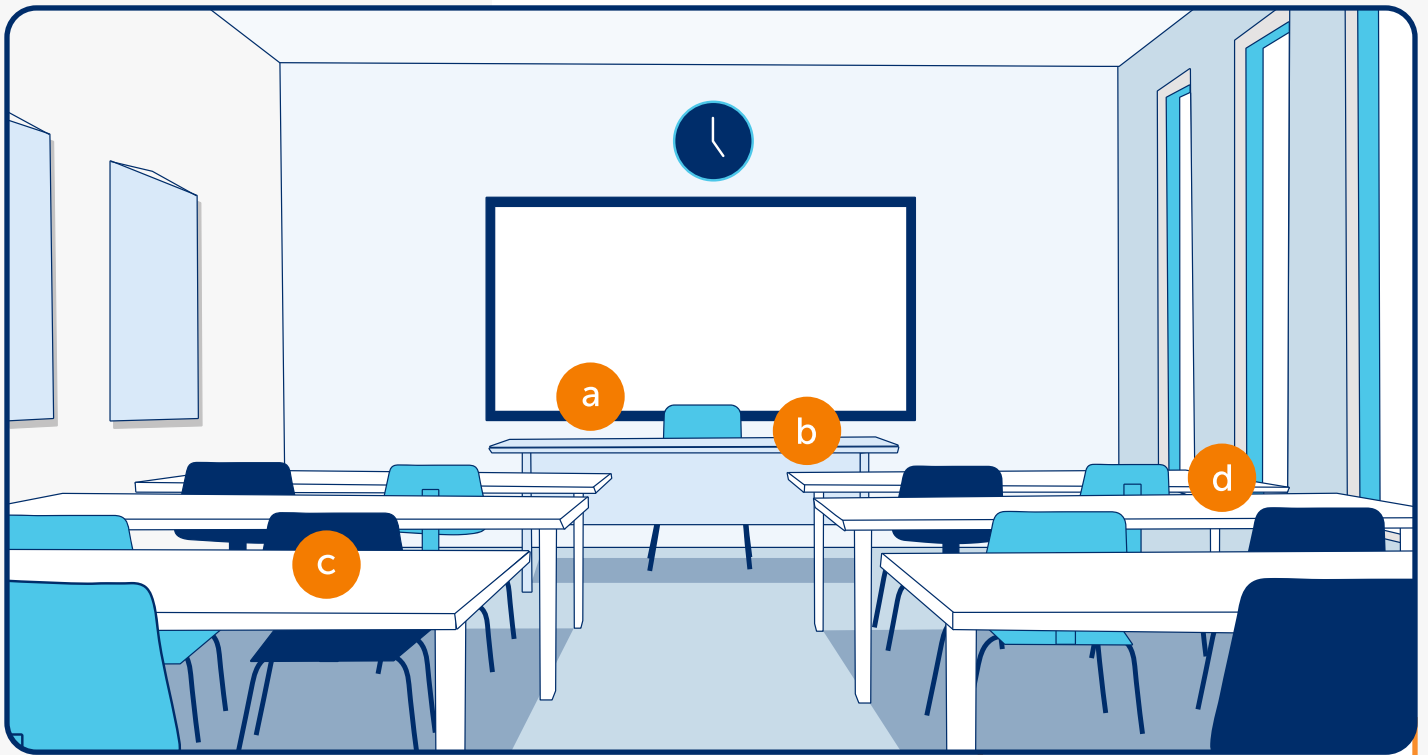

New Era's Teams Calling Enabled School

HP Elite Slice G2

- Microsoft Teams Rooms integration
- On-demand calling
- One-touch content sharing
- Built-in speakers and mics
- HD Audio and video recording of lessons
- Every classroom is set up to go – more time for learning

HP EliteDisplay E22 G4 FHD Monitor

- Full HD resolution
- Microsoft Teams Rooms integration
- HP Eye Ease function for long days
- On-screen controls
- Ability to connect to laptop

HP ProBook 430 G7 13.3" Laptop